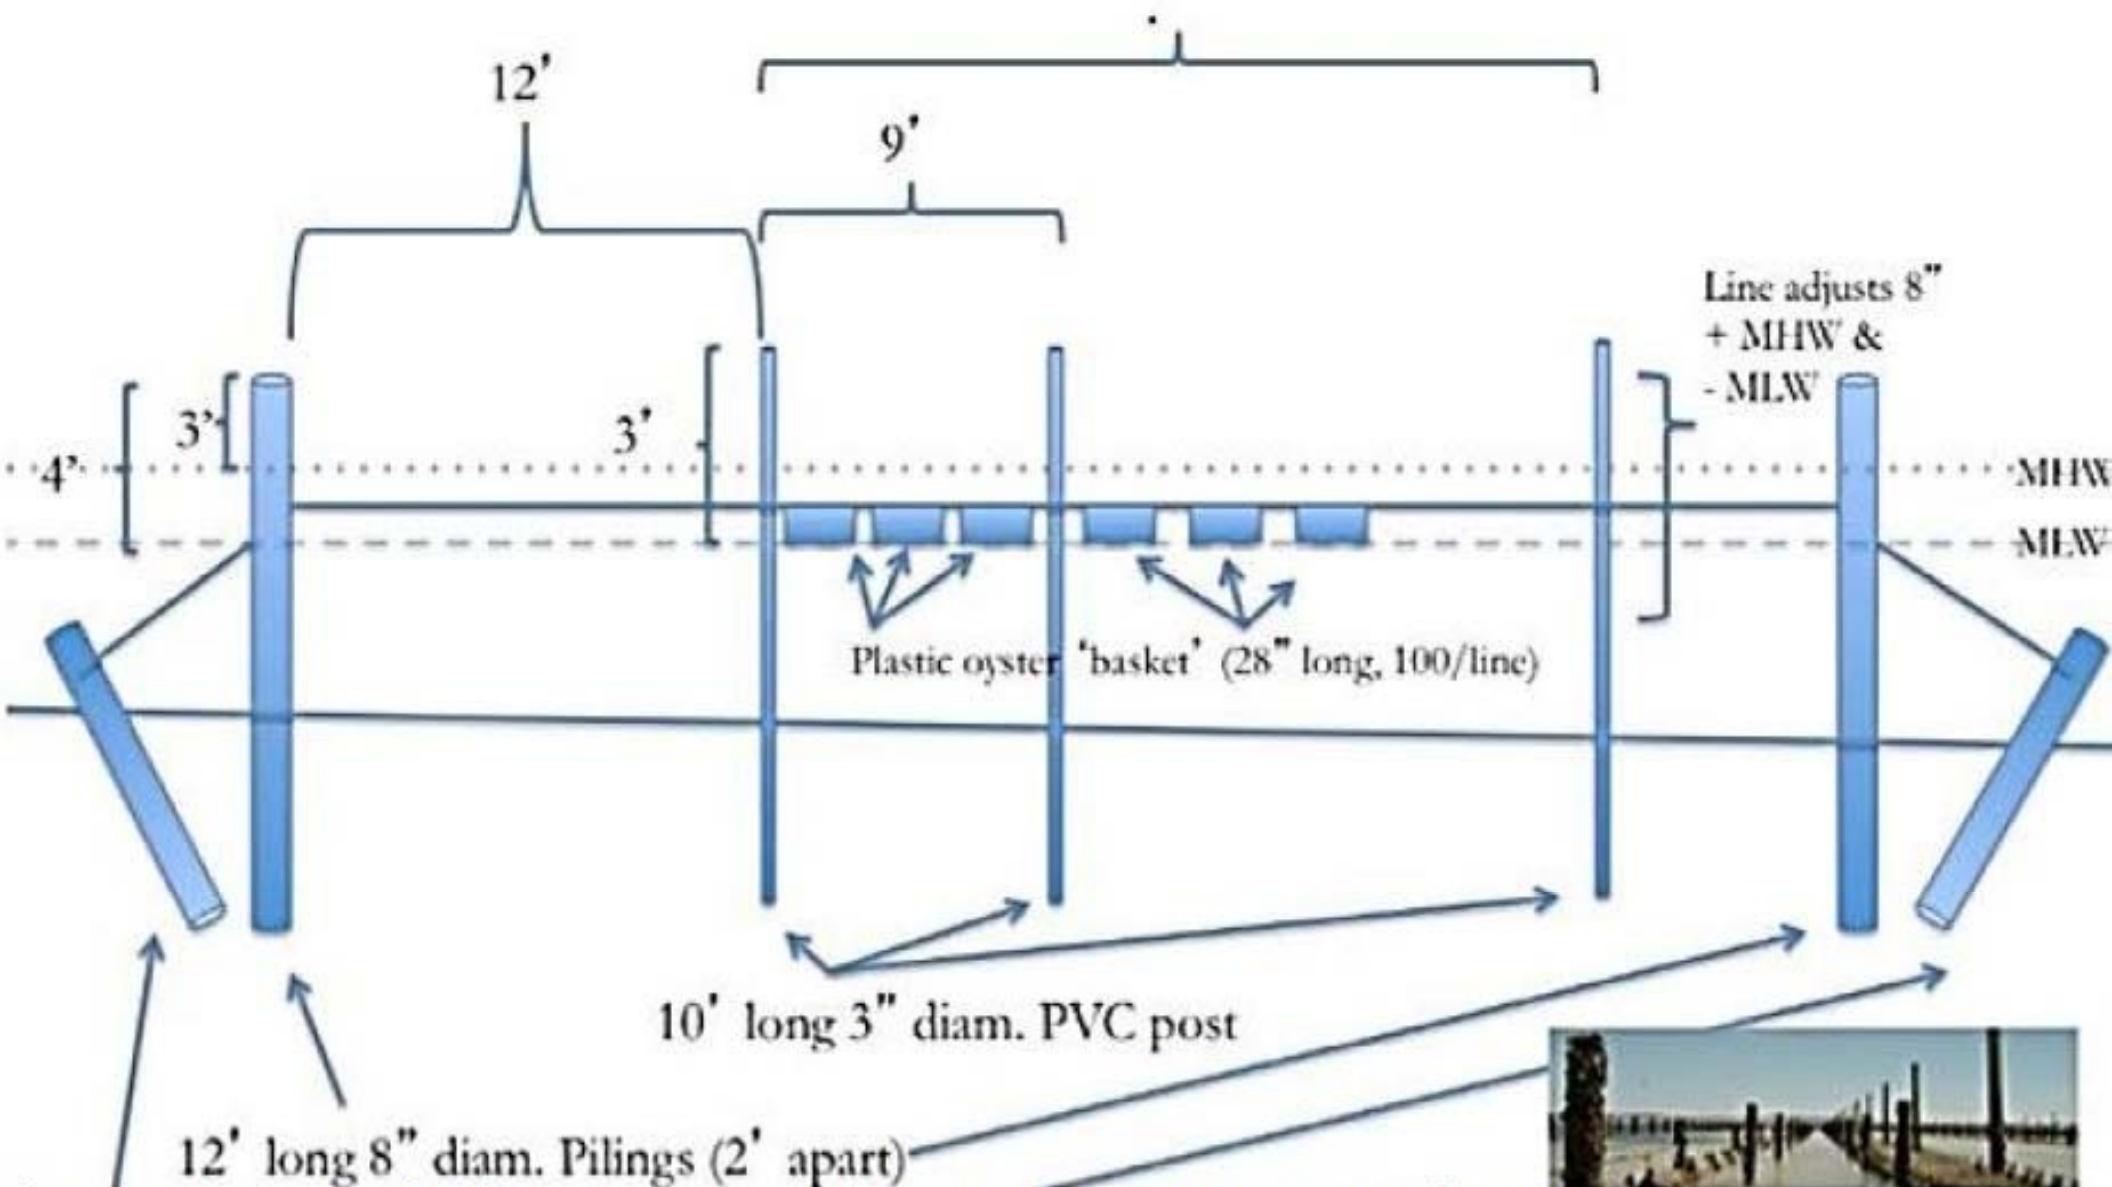

# Arrangement

300'

Not to Scale

Exhibit 2.  
Floating Basket  
Design  
SAJ-2007-03138  
(PGP-DEB)

For any run, total width is 4' and length is ~310'

Exhibit 3. Off  
Bottom Basket  
Design  
SAJ-2007-  
03138(PGP-  
DEB)

# Arrangement

Figure 4. Suspended Off Bottom Basket Design SAJ-2007-03138(PGP-DEB)