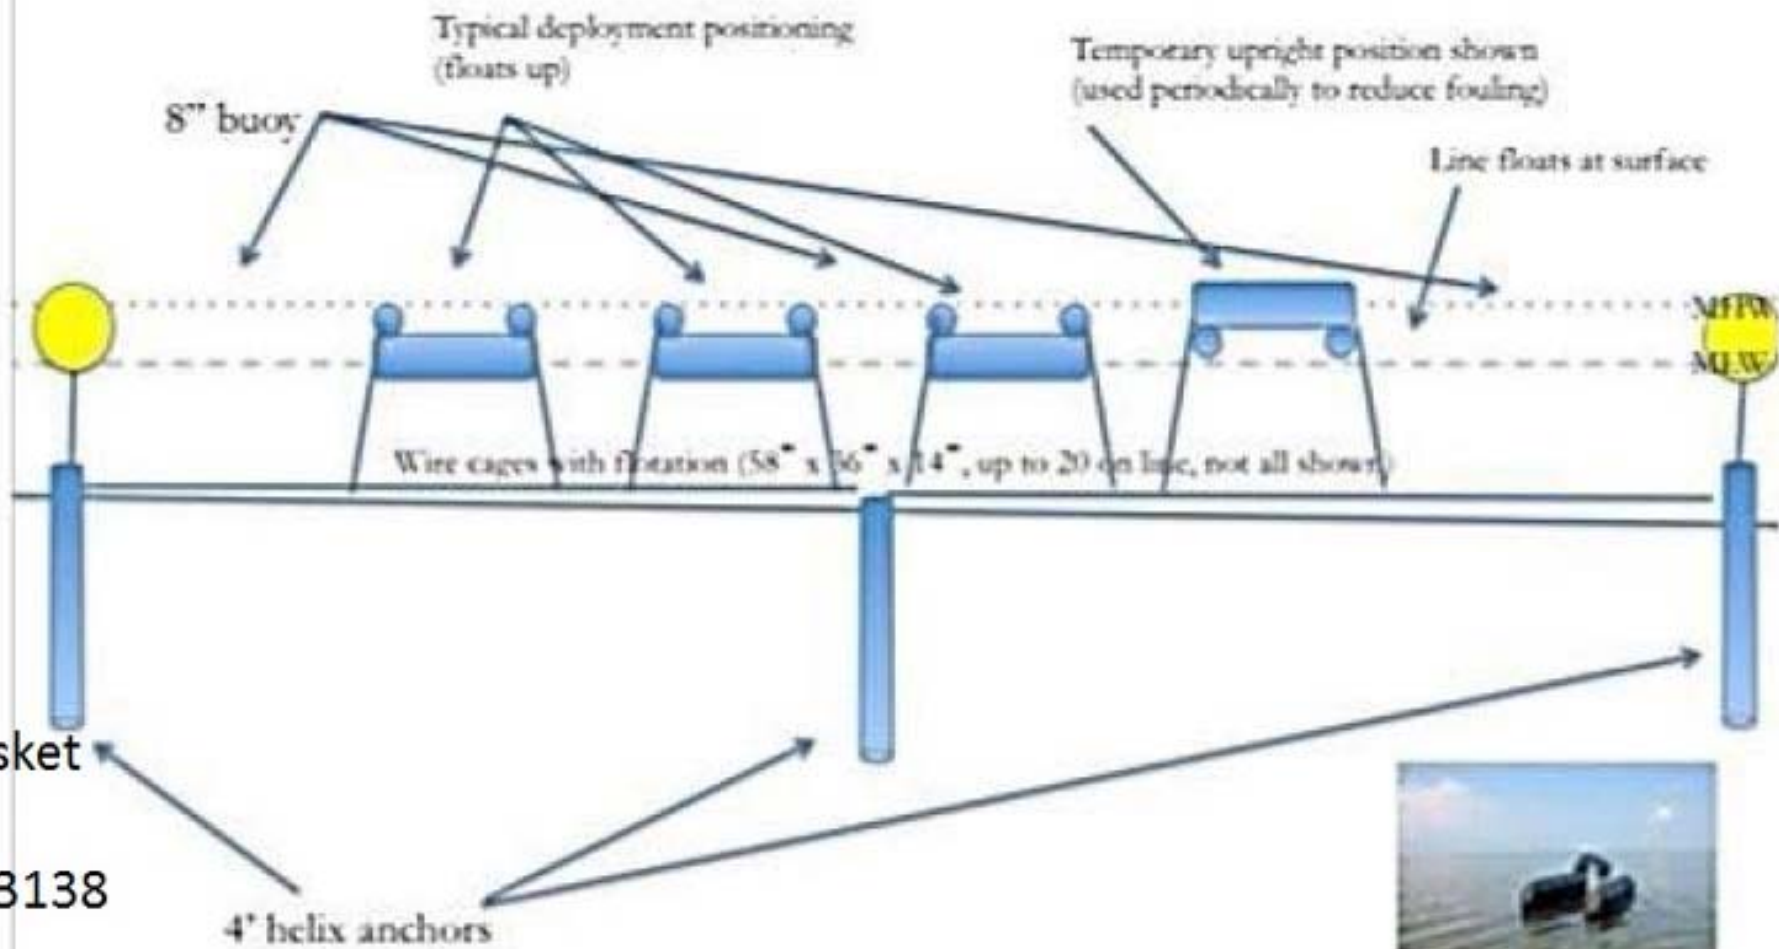

# Arrangement

300'

Not to Scale

Exhibit 2.  
Floating Basket  
Design  
SAJ-2007-03138  
(PGP-DEB)

For any run, total width is 4' and length is ~310'

Exhibit 3. Off  
Bottom Basket  
Design  
SAJ-2007-  
03138(PGP-  
DEB)

# Arrangement

Figure 4. Suspended Off Bottom Basket Design SAJ-2007-03138(PGP-DEB)